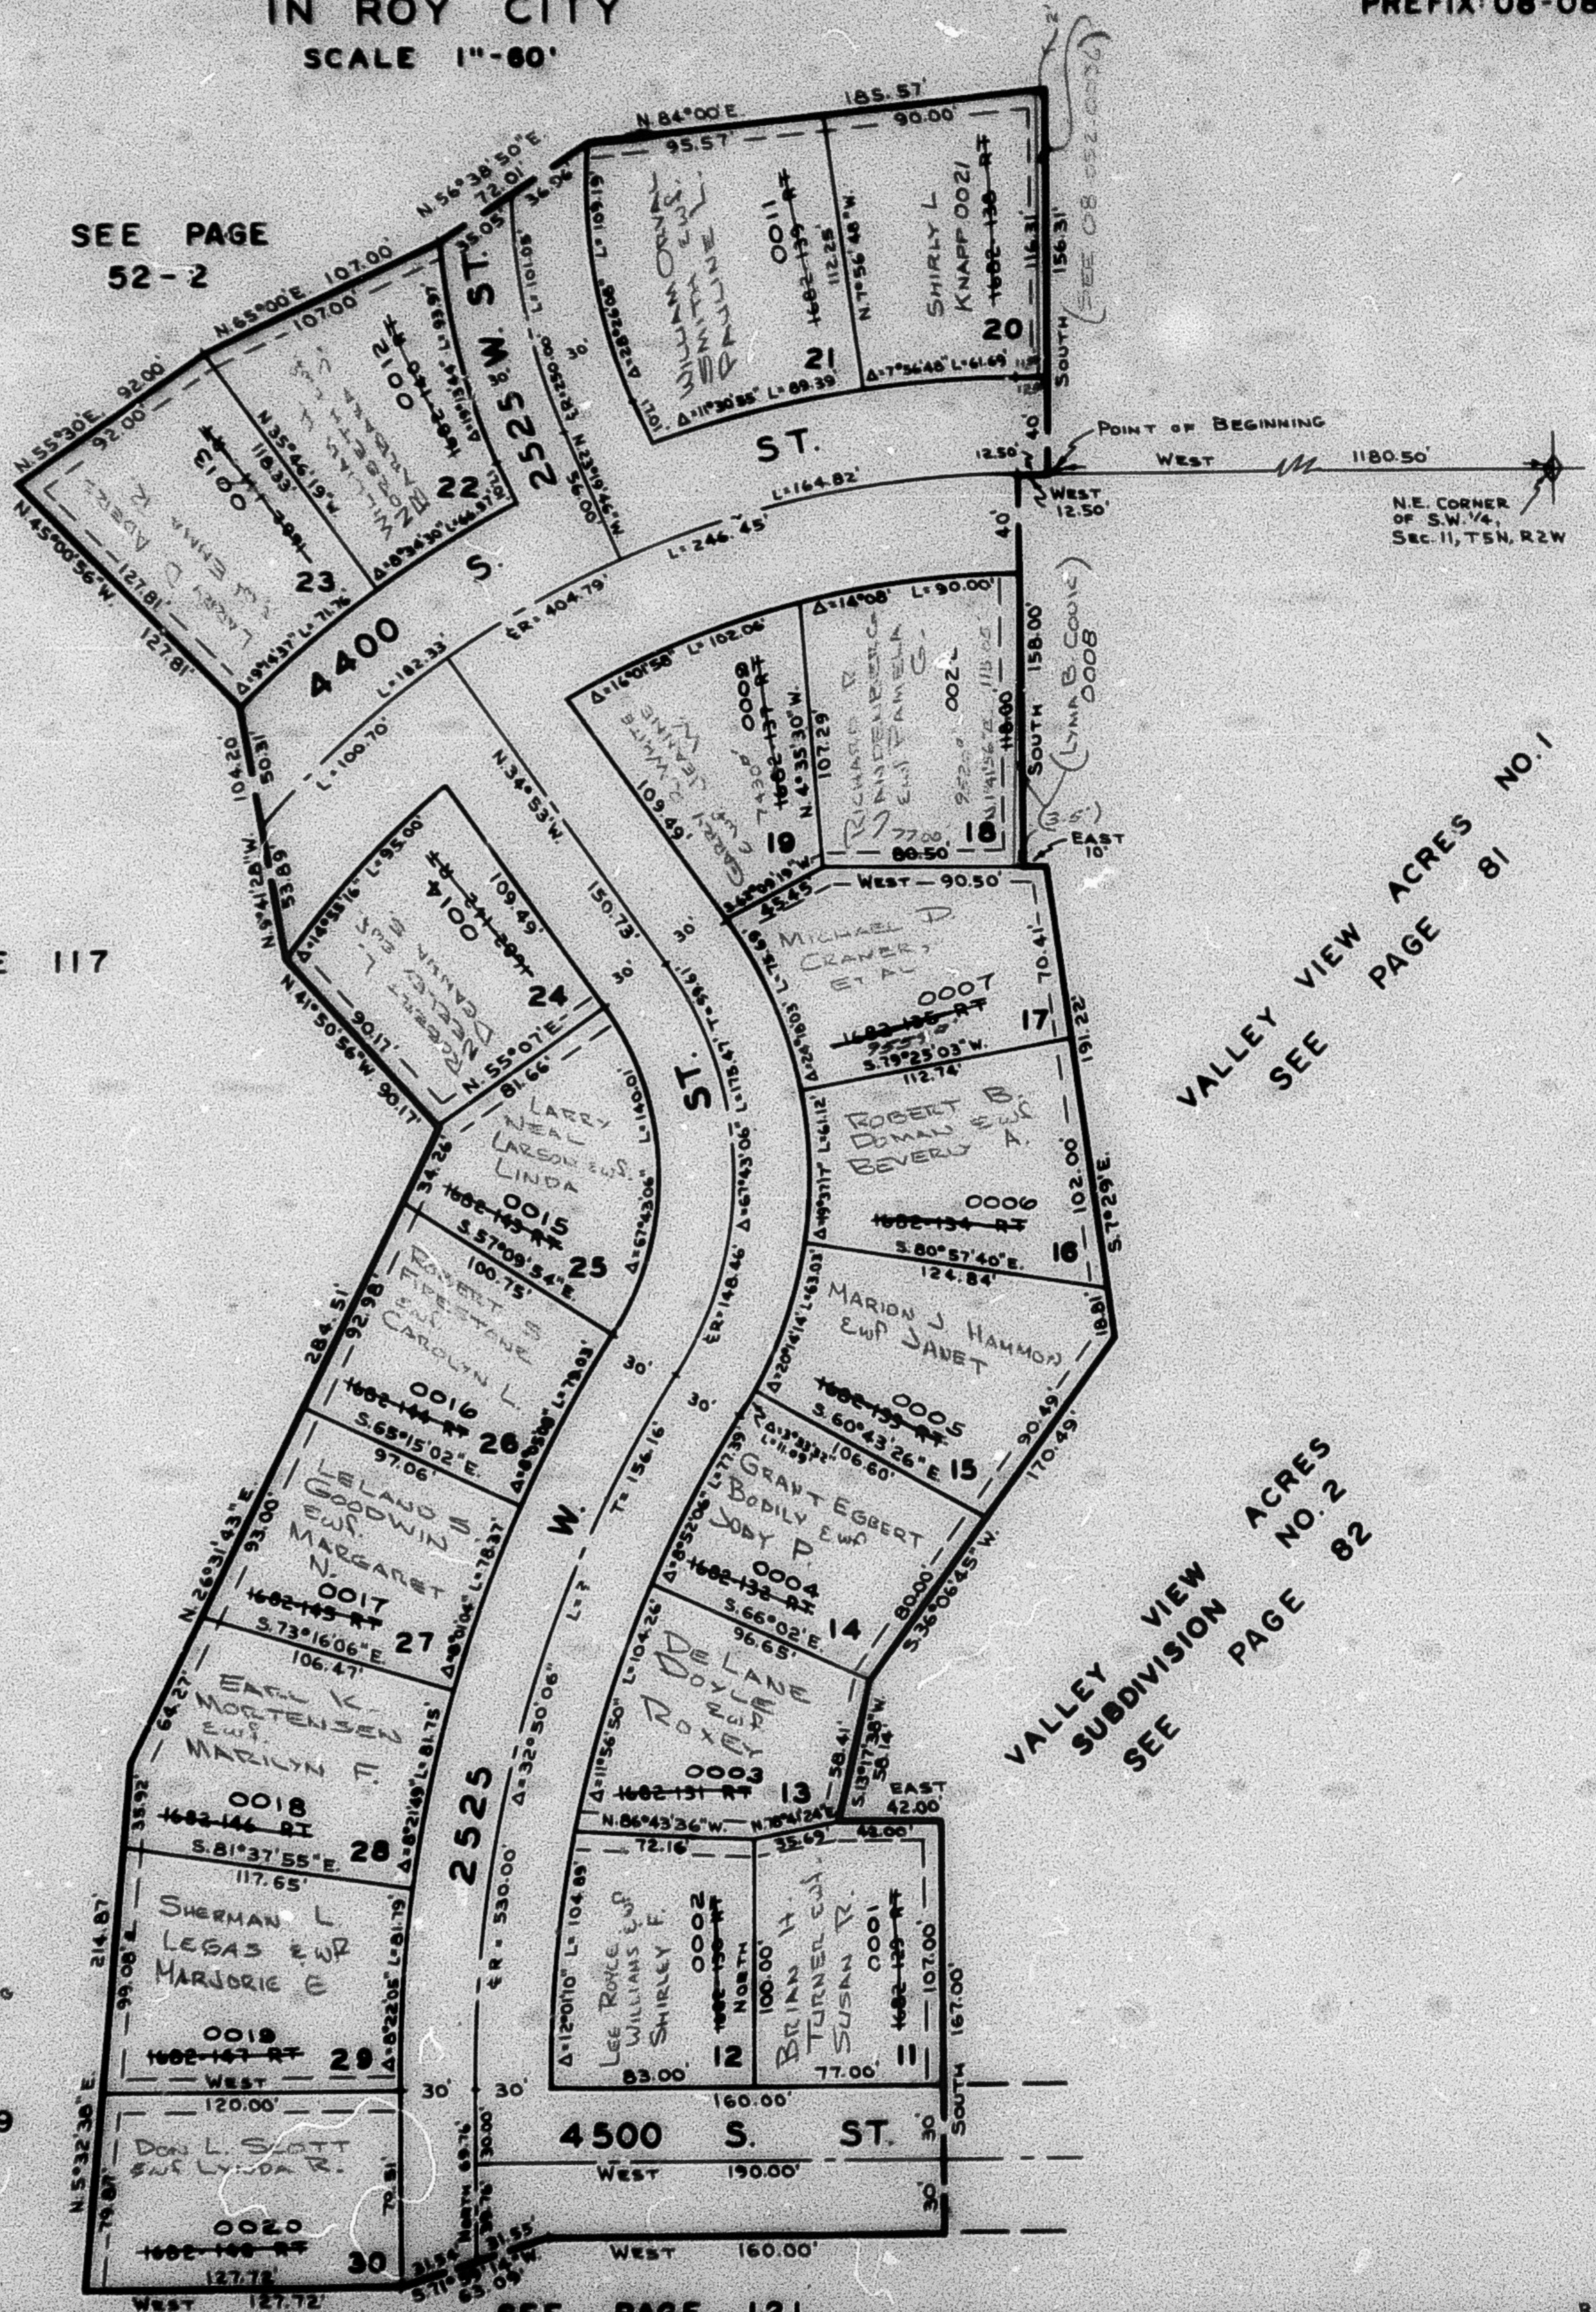

VALLEY VIEW ACRES SUBDIVISION NO. 3

TAXING UNIT: 41

IN ROY CITY

PREFIX: 08-083

SCALE 1"=60'

EXCEPT WHERE OTHERWISE SHOWN, ALL LOTS ARE OWNED BY: GLADE B. NIELSEN C.V.T. ALPHA F

SEE PAGE 52-2

SEE PAGE 117

NOTE: UTILITY EASEMENTS EACH SIDE OF PROPERTY AS INDICATED BY DASHED LINE.

NOTE: SEE ORIGINAL PLAY IN BOOK 15, PAGE 88 FOR COMPLETE ENGINEERING DATA.

SEE PAGE 119

SEE PAGE 121

VALLEY VIEW ACRES NO. 1
SEE PAGE 81

VALLEY VIEW ACRES NO. 2
SEE PAGE 82